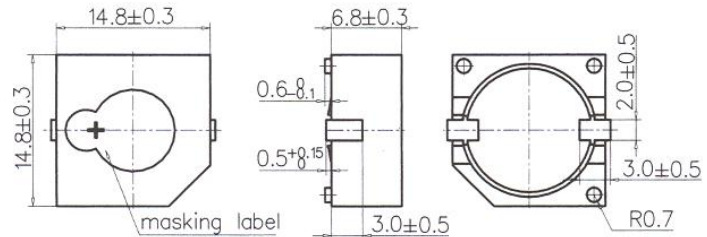

Product Data Sheet

Part No. PT-1507 Washable Reflow Type (SMD)

PT-1507

14.8 × 14.8 × 6.8

DIMENSIONS

| Type | Unit | PT-1507 |
|----------------------------------|------|-------------------|
| Color | | Black |
| Rated Voltage | (V) | 12 |
| Operating Voltage | (V) | 1~20 |
| Current Consumption | (mA) | < or = 31 |
| Capacitance at 120 Hz | (pF) | 15000±30% |
| Sound Output (Min) | (dB) | > or = 85 |
| Resonance Frequency | (Hz) | 5000±500 |
| Operating Temp | (C) | -20~+70 |
| Storage Temp | (C) | -30~+80 |
| Weight | (g) | 2 |
| Dimension | mm | 14.8 x 14.8 x 6.8 |
| *Value applying at rated voltage | | |
| *distance for measurement 10cm | | |